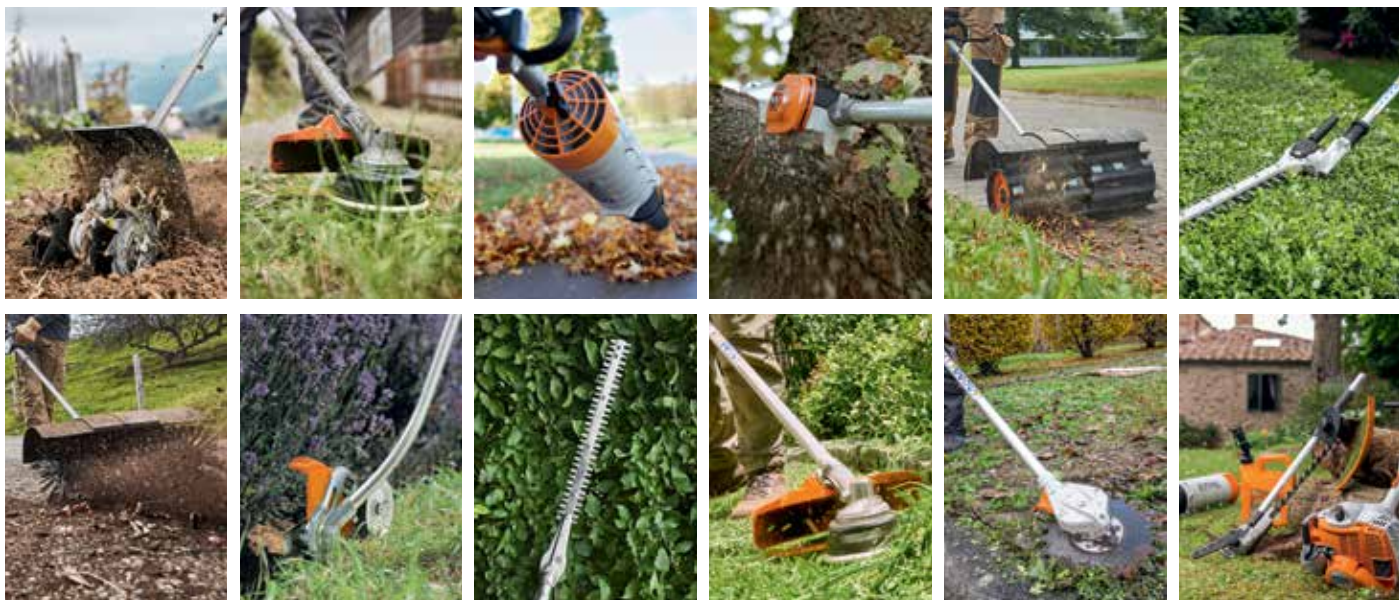

12 TOOLS TO FIT 1 ENGINE

KOMBI ENGINE ATTACHMENTS

SEE PAGE **43**

for **offers** and more info.