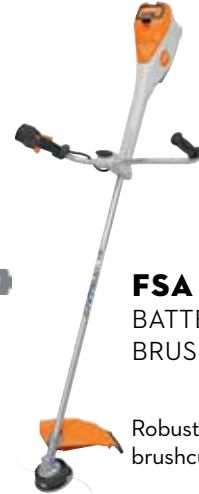

Tool only

FSA 120 R AP 300 S
 BATTERY
 GRASS TRIMMER

Powerful and versatile.

Weight: **4.3 kg**
 Cutting circle Ø: **380 mm**
 Rated voltage: **36 V**
 Battery life
 AP 300 S: **≤100 min**

Tool only

FSA 135 AP 300 S
 BATTERY
 BRUSHCUTTER