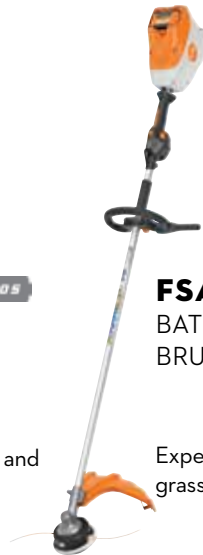

FSA 200 AP 300 S
BATTERY
BRUSHCUTTER

FSA 200 R AP 300 S
BATTERY
BRUSHCUTTER

Expertly crafted for efficient
grass and brush mowing.

Weight: **4.8 kg**
Cutting circle Ø: **450 mm**
Rated voltage: **36 V**
Battery life
AP 300 S: **≤60 min**

Tool only